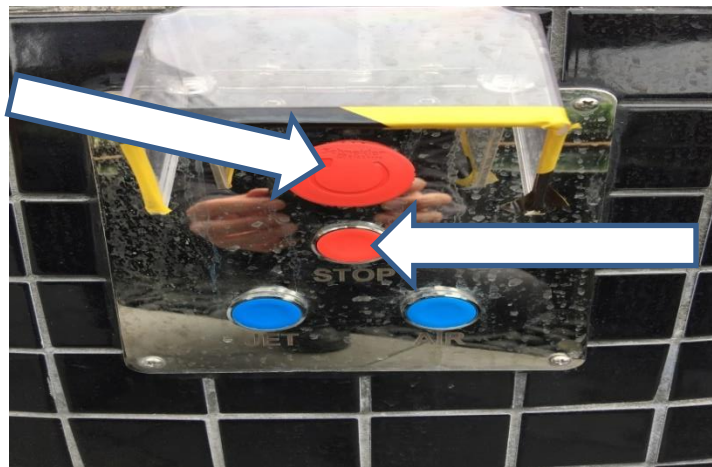

18 January 2016

The Owners & Occupiers  
8 Daly Street  
South Yarra VIC 3141

---

Owners Corporation Plan No. PS 702780G

8 Daly Street, South Yarra

Re. Use of Spa

---

The Emergency Stop button is located directly above the Stop button which turns off the Jets and Blowers. When you push the Emergency Stop button to stop the Jets and Blowers (instead of the normal stop button) it shuts down the System in the Pool Pump Room and the Jets and Blowers will no longer operate.

In order to get the Jets and Blowers working, we have to reset the Jets and Blowers in the Pool Pump Room.

We request that you refrain from pushing the emergency stop button otherwise; the spa cannot be used until the facility manager access to the pool room to reset the jets and blowers in the pool pump room during the office hours from 7.30 am to 4.00 pm.

Emergency Button  
(紧急停止按钮)

Stop Button  
(停止开关)

亲爱的业主你们好，紧急停止按钮会紧急停止水花发射的发动机。当我们按动紧急停止按钮的时候，整个系统会自动停止，这样这个 SPA 就不会继续工作。为了让系统重新恢复工作，大楼经理必须去设施房间去重新启动系统，这样会给大楼经理和业主的使用造成不必要的麻烦。希望大家不要按动紧急停止按钮，当我们不需要水花发射的时候，我们需要按动停止开关（而不是紧急停止按钮）谢谢大家合作。